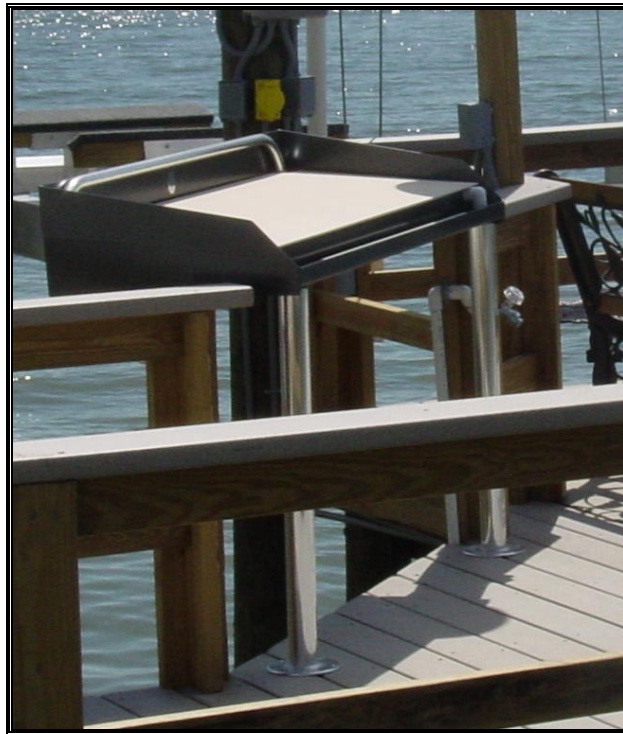

FISH CLEANING & BAIT PREP TABLE

The all aluminum, corrosion proof fish table comes standard with a brown powder coat finish. It features a polymer cutting top insert, which is easy on your knives and helps keep them sharp. The wet-top design features a continuous valve controlled flow of flushing water onto the cutting surface to keep it free of fish scales, blood, and debris. The waste then flows into the front tray and down the anodized aluminum support legs and into the water under the dock. This keeps fish and bait debris from sticking to the cutting surface. The tables are designed to save dock space by mounting over the edge of the dock; great for marinas, private docks, and public piers. Installation is quick and easy!

Specifications: Length: 54" Width: 22.5" Height: 36"

DECO Power Lift, Inc. ▽ Safety Harbor, FL ▽ 800-204-4178 ▽ www.decoboatlift.com